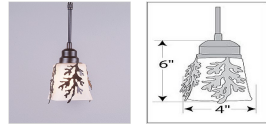

## Woodland Pendant Single - Cedar Bough Pendant Light Lake Cabin Style

**Product No.: A27149**

**Price: \$210.00**

**Glass Choices:**

**Finish Choices:**

**Pendant Hanging Choices:**

### DESCRIPTION

The Woodland Pendant - Cedar features square mission style glass. Choice of glass color between Frost Clear and Tea-Stained. All pendants include a matching ceiling canopy that can be mounted on either a flat or vaulted ceiling. Choice of three ways to hang our pendants: 14 ft black cord (BC), 15 inch - 30in adjustable stem (ST) or 3 ft chain (CH). Black cord or chain hung versions are suitable for interior and damp locations; adjustable stem hung version are suitable for wet locations. Note: Only the Powder Coated Finishes are suitable for wet locations. Hanging choice must be specified at time order.

Pictured in Finish #28-Dark Bronze Metallic with Frosted Square Glass and Adjustable Stem.

Note: This fixture will accept a screw-in type LED bulb of equivalent wattage output.