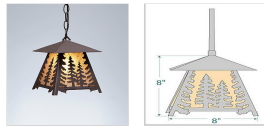

## Smoky Mountain Pendant Small - Spruce Tree Pendant Light River Cabin Style

**Product No.: M23514**

**Price: \$350.00**

**Shade Choices:**

**Finish Choices:**

**Pendant Hanging Choices:**

### DESCRIPTION

The Smoky Mtn Pendant Small - Spruce features a single spruce image on each side panel, with a double spruce tree image on the front panels. The fixture has a steel frame, and comes with a diffuser material choice between Almond or Amber mica. Included is a square ceiling canopy that can be mounted on either a flat or vaulted ceiling. You can choose from the following three hanging choices: a 14 ft black cord (BC), a 15in.-30in. adjustable stem (ST), or 3' of chain (CH). The black cord and chain-hung versions are suitable for interior and damp locations, and the adjustable stem-hung version is suitable for wet locations. This small hanging light will add a rustic character to any log home, cabin, or northwoods lodge-themed room.

Pictured in Finish #27-Rustic Brown with Amber Mica Shade and Chain.

Note: This fixture will accept a screw-in type LED bulb of equivalent wattage output.