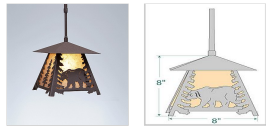

Smoky Mountain Pendant Small - Mountain Bear Pendant Light Lodge Style

Product No.: M23525

Price: \$368.00

Shade Choices:

Finish Choices:

Pendant Hanging Choices:

DESCRIPTION

The Smoky Mtn Pendant Small - Bear features a bear image on the two front panels, along with a single spruce tree on the side panels. The fixture has a steel frame, and comes with a diffuser material choice between Almond or Amber mica. Included is a square ceiling canopy that can be mounted on either a flat or vaulted ceiling. You can choose from the following three hanging choices: a 14 ft black cord (BC), a 15in.-30in. adjustable stem (ST), or 3' of chain (CH). The black cord and chain-hung versions are suitable for interior and damp locations, and the adjustable stem-hung version is suitable for wet locations. This small hanging light will add a rustic character to any log home, cabin, or northwoods lodge-themed room.

Pictured in Finish #27-Rustic Brown with Almond Mica Shade and Adjustable Stem.

Note: This fixture will accept a screw-in type LED bulb of equivalent wattage output.

SPECIFICATIONS

DIMENSIONS (in.)	8h x 8w
LAMPING	Takes 1 - Type A21 (standard household style) bulb - 150W max.
WEIGHT (lbs.)	6
BACKPLATE SIZE (in.)	5 SQUARE
UL LISTING	Damp+Dry Locations
ADD'L RATINGS	None
INSTALLATION INSTRUCTIONS	OPEN INSTALLATION INSTRUCTION