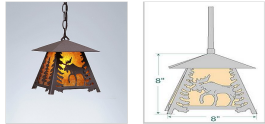

Smoky Mountain Pendant Small - Mountain Moose Pendant Light Rustic Style

Product No.: M23527

Price: \$368.00

Shade Choices:

Finish Choices:

Pendant Hanging Choices:

DESCRIPTION

The Smoky Mtn Pendant Small - Moose features a moose image on the two front panels, along with a single spruce tree on the side panels. The fixture has a steel frame, and comes with a diffuser material choice between Almond or Amber mica. Included is a square ceiling canopy that can be mounted on either a flat or vaulted ceiling. You can choose from the following three hanging choices: a 14 ft black cord (BC), a 15in.-30in. adjustable stem (ST), or 3' of chain (CH). The black cord and chain-hung versions are suitable for interior and damp locations, and the adjustable stem-hung version is suitable for wet locations. This small hanging light will add a rustic character to any log home, cabin, or northwoods lodge-themed room.

Pictured in Finish #27-Rustic Brown with Amber Mica Shade and Chain.

Note: This fixture will accept a screw-in type LED bulb of equivalent wattage output.

SPECIFICATIONS

DIMENSIONS (in.)	8h x 8w
LAMPING	Takes 1 - Type A21 (standard household style) bulb - 150W max.
WEIGHT (lbs.)	6
BACKPLATE SIZE (in.)	5 SQUARE
UL LISTING	Damp+Dry Locations
ADD'L RATINGS	None
INSTALLATION INSTRUCTIONS	OPEN INSTALLATION INSTRUCTION