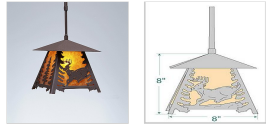

Smoky Mountain Pendant Small - Mountain Deer Pendant Light Country Style

Product No.: M23530

Price: \$350.00

Shade Choices:

Finish Choices:

Pendant Hanging Choices:

DESCRIPTION

The Smoky Mtn Pendant Small - Mtn Deer features a deer image on the two front panels, along with a single spruce tree on the side panels. The fixture has a steel frame, and comes with a diffuser material choice between Almond or Amber mica. Included is a square ceiling canopy that can be mounted on either a flat or vaulted ceiling. You can choose from the following three hanging choices: a 14 ft black cord (BC), a 15in.-30in. adjustable stem (ST), or 3' of chain (CH). The black cord and chain-hung versions are suitable for interior and damp locations, and the adjustable stem-hung version is suitable for wet locations. This small hanging light will add a rustic character to any log home, cabin, or northwoods lodge-themed room.

Pictured in Finish #27-Rustic Brown with Amber Mica Shade and Adjustable Stem.

Note: This fixture will accept a screw-in type LED bulb of equivalent wattage output.

SPECIFICATIONS

DIMENSIONS (in.)	8h x 8w
LAMPING	Takes 1 - Type A21 (standard household style) bulb - 150W max.
WEIGHT (lbs.)	6
BACKPLATE SIZE (in.)	5 SQUARE
UL LISTING	Damp+Dry Locations
ADD'L RATINGS	None
INSTALLATION INSTRUCTIONS	OPEN INSTALLATION INSTRUCTION