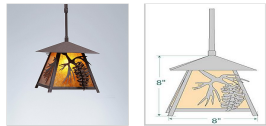

## Smoky Mountain Pendant Small - Spruce Cone Pendant Light Cabin Style

**Product No.: M23540**

**Price: \$424.00**

**Shade Choices:**

**Finish Choices:**

**Pendant Hanging Choices:**

### DESCRIPTION

The Smoky Mtn Pendant Small - Spruce Cone features our exclusive Spruce Cone image on the two front panels, with spruce needle images on the side panels. The fixture has a steel frame, and comes with a diffuser material choice between Almond or Amber mica. Included is a square ceiling canopy that can be mounted on either a flat or vaulted ceiling. You can choose from the following three hanging choices: a 14 ft black cord (BC), a 15in.-30in. adjustable stem (ST), or 3' of chain (CH). The black cord and chain-hung versions are suitable for interior and damp locations, and the adjustable stem-hung version is suitable for wet locations. This small hanging light will add a rustic character to any log home, cabin, or northwoods lodge-themed room.

Pictured in Finish #27-Rustic Brown with Amber Mica Shade and Adjustable Stem.

Note: This fixture will accept a screw-in type LED bulb of equivalent wattage output.