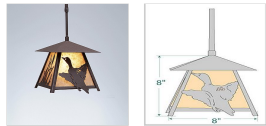

Smoky Mountain Pendant Small - Loon Pendant Light Log Cabin Style

Product No.: M23564

Price: \$344.00

Shade Choices:

Finish Choices:

Pendant Hanging Choices:

DESCRIPTION

The Smoky Mtn Pendant Small - Loon features a loon image on the two front panels, along with cattail images on the side panels. The fixture has a steel frame, and comes with a diffuser material choice between Almond or Amber mica. Included is a square ceiling canopy that can be mounted on either a flat or vaulted ceiling. You can choose from the following three hanging choices: a 14 ft black cord (BC), a 15in.-30in. adjustable stem (ST), or 3' of chain (CH). The black cord and chain-hung versions are suitable for interior and damp locations, and the adjustable stem-hung version is suitable for wet locations. This small hanging light will add a rustic character to any log home, cabin, or northwoods lodge-themed room.

Pictured in Finish #27-Rustic Brown with Almond Mica Shade and Adjustable Stem.

Note: This fixture will accept a screw-in type LED bulb of equivalent wattage output.

SPECIFICATIONS

DIMENSIONS (in.)	8h x 8w
LAMPING	Takes 1 - Type A21 (standard household style) bulb - 150W max.
WEIGHT (lbs.)	6
BACKPLATE SIZE (in.)	5 SQUARE
UL LISTING	Damp+Dry Locations
ADD'L RATINGS	None
INSTALLATION INSTRUCTIONS	OPEN INSTALLATION INSTRUCTION