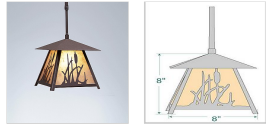

Smoky Mountain Pendant Small -Cattails

Pendant Light Mountain Cabin Style

Product No.: M23565

Price: \$344.00

Shade Choices:

Finish Choices:

Pendant Hanging Choices:

DESCRIPTION

The Smoky Mtn Pendant Small - Cattails features cattail images on all four panels. The fixture has a steel frame, and comes with a diffuser material choice between Almond or Amber mica. Included is a square ceiling canopy that can be mounted on either a flat or vaulted ceiling. You can choose from the following three hanging choices: a 14 ft black cord (BC), a 15in.-30in. adjustable stem (ST), or 3' of chain (CH). The black cord and chain-hung versions are suitable for interior and damp locations, and the adjustable stem-hung version is suitable for wet locations. This small hanging light will add a rustic character to any log home, cabin, or northwoods lodge-themed room.

Pictured in Finish #27-Rustic Brown with Almond Mica Shade and Adjustable Stem.

Note: This fixture will accept a screw-in type LED bulb of equivalent wattage output.

SPECIFICATIONS

DIMENSIONS (in.)	8h x 8w
LAMPING	Takes 1 - Type A21 (standard household style) bulb - 150W max.
WEIGHT (lbs.)	6
BACKPLATE SIZE (in.)	5 SQUARE
UL LISTING	Damp+Dry Locations
ADD'L RATINGS	None
INSTALLATION INSTRUCTIONS	OPEN INSTALLATION INSTRUCTION