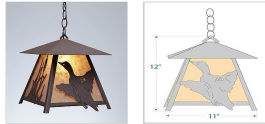

Smoky Mountain Pendant Large - Loon Pendant Light Lodge Style

Product No.: M23664

Price: \$386.00

Shade Choices:

Finish Choices:

Pendant Hanging Choices:

DESCRIPTION

The Smoky Mtn Pendant Large - Loon features a loon image on the two front panels, along with cattail images on the side panels. The fixture has a steel frame, and comes with a diffuser material choice between Almond or Amber mica. Included is a square ceiling canopy that can be mounted on either a flat or vaulted ceiling. You can choose from the following three hanging choices: a 14 ft black cord (BC), a 15in.-30in. adjustable stem (ST), or 3' of chain (CH). The black cord and chain-hung versions are suitable for interior and damp locations, and the adjustable stem-hung version is suitable for wet locations. This small hanging light will add a rustic character to any log home, cabin, or northwoods lodge-themed room.

Pictured in Finish #27-Rustic Brown with Almond Mica Shade and Chain.

Note: This fixture will accept a screw-in type LED bulb of equivalent wattage output.

SPECIFICATIONS

DIMENSIONS (in.)	12h x 11w
LAMPING	Takes 1 - Type A21 (standard household style) bulb - 150W max.
WEIGHT (lbs.)	9
BACKPLATE SIZE (in.)	5 SQUARE
UL LISTING	Damp+Dry Locations
ADD'L RATINGS	None
INSTALLATION INSTRUCTIONS	OPEN INSTALLATION INSTRUCTION