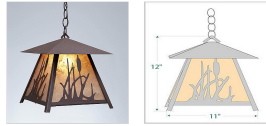

Smoky Mountain Pendant Large - Cattails Pendant Light Rustic Style

Product No.: M23665

Price: \$386.00

Shade Choices:

Finish Choices:

Pendant Hanging Choices:

DESCRIPTION

The Smoky Mtn Pendant Large - Cattails features cattail images on all four panels. The fixture has a steel frame, and comes with a diffuser material choice between Almond or Amber mica. Included is a square ceiling canopy that can be mounted on either a flat or vaulted ceiling. You can choose from the following three hanging choices: a 14 ft black cord (BC), a 15in.-30in. adjustable stem (ST), or 3' of chain (CH). The black cord and chain-hung versions are suitable for interior and damp locations, and the adjustable stem-hung version is suitable for wet locations. This small hanging light will add a rustic character to any log home, cabin, or northwoods lodge-themed room.

Pictured in Finish #27-Rustic Brown with Almond Mica Shade and Chain.

Note: This fixture will accept a screw-in type LED bulb of equivalent wattage output.

SPECIFICATIONS

DIMENSIONS (in.)	12h x 11w
LAMPING	Takes 1 - Type A21 (standard household style) bulb - 150W max.
WEIGHT (lbs.)	9
BACKPLATE SIZE (in.)	5 SQUARE
UL LISTING	Damp+Dry Locations
ADD'L RATINGS	None
INSTALLATION INSTRUCTIONS	OPEN INSTALLATION INSTRUCTION