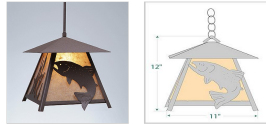

## Smoky Mountain Pendant Large - Trout Pendant Light Mountain Cabin Style

**Product No.: M23681**

**Price: \$394.00**

**Shade Choices:**

**Finish Choices:**

**Pendant Hanging Choices:**

### DESCRIPTION

The Smoky Mtn Pendant Large - Trout features a trout image on the two front panels, along with cattail images on the side panels. The fixture has a steel frame, and comes with a diffuser material choice between Almond or Amber mica. Included is a square ceiling canopy that can be mounted on either a flat or vaulted ceiling. You can choose from the following three hanging choices: a 14 ft black cord (BC), a 15in.-30in. adjustable stem (ST), or 3' of chain (CH). The black cord and chain-hung versions are suitable for interior and damp locations, and the adjustable stem-hung version is suitable for wet locations. This small hanging light will add a rustic character to any log home, cabin, or northwoods lodge-themed room.

Pictured in Finish #27-Rustic Brown with Almond Mica Shade and Adjustable Stem.

Note: This fixture will accept a screw-in type LED bulb of equivalent wattage output.