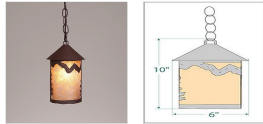

## Cascade Pendant Small - Rustic Plain

### Pendant Light Ski Cabin Style

**Product No.: M24401**

**Price: \$322.00**

**Shade Choices:**

**Finish Choices:**

**Pendant Hanging Choices:**

### DESCRIPTION

The Cascade Pendant Small - Rustic Plain features a mountain image on the front and back and spruce trees on either side of the round cylinder. Diffuser choice between Almond or Amber mica. Includes a round ceiling canopy that can be mounted on either a flat or vaulted ceiling. Choice of three ways to hang our pendants: 14 ft black cord, 15 to 27 inch adjustable stem or 3 feet of chain. Black cord or chain hung versions are suitable for interior and damp locations; adjustable stem hung version are also suitable for wet locations. Hanging choice must be specified at time order. Note: Only the Powder Coated Finishes are suitable for wet locations. This rustic pendant is ideal for anyone looking for a small hanging light to add rustic character to their log home, cabin or northwoods lodge-themed room. Includes a round ceiling canopy that can be mounted on either a flat or vaulted ceiling.

Pictured in Finish #27-Rustic Brown with Almond Mica Shade and Chain.

Note: This fixture will accept a screw-in type LED bulb of equivalent wattage output.