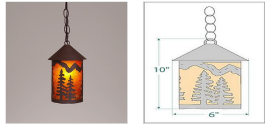

Cascade Pendant Small - Spruce Tree Pendant Light River Cabin Style

Product No.: M24414

Price: \$306.00

Shade Choices:

Finish Choices:

Pendant Hanging Choices:

DESCRIPTION

The Cascade Pendant Small - Spruce features a twin spruce image on the front and back and spruce trees on either side of the round cylinder. Diffuser choice between Almond or Amber mica. Includes a round ceiling canopy that can be mounted on either a flat or vaulted ceiling. Choice of three ways to hang our pendants: 14 ft black cord, 15 to 27 inch adjustable stem or 3 feet of chain. Black cord or chain hung versions are suitable for interior and damp locations; adjustable stem hung version are also suitable for wet locations. Hanging choice must be specified at time order. Note: Only the Powder Coated Finishes are suitable for wet locations. This rustic pendant is ideal for anyone looking for a small hanging light to add rustic character to their log home, cabin or northwoods lodge-themed room. Includes a round ceiling canopy that can be mounted on either a flat or vaulted ceiling.

Pictured in Finish #27-Rustic Brown with Amber Mica Shade and Chain.

Note: This fixture will accept a screw-in type LED bulb of equivalent wattage output.

SPECIFICATIONS

DIMENSIONS (in.)	10h x 6w
LAMPING	Takes 1 - Type A19 (standard household style) bulb - 100W max.
WEIGHT (lbs.)	4
BACKPLATE SIZE (in.)	5 ROUND
UL LISTING	Damp+Dry Locations
ADD'L RATINGS	None