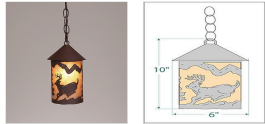

Cascade Pendant Small - Mountain Deer Pendant Light Cabin Style

Product No.: M24430

Price: \$306.00

Shade Choices:

Finish Choices:

Pendant Hanging Choices:

DESCRIPTION

The Cascade Pendant Small - Mtn Deer features our exclusive deer art on the front and back, with spruce trees on either side of the round cylinder. Diffuser choice between Almond or Amber mica. Includes a round ceiling canopy that can be mounted on either a flat or vaulted ceiling. Choice of three ways to hang our pendants: 14 ft black cord, 15 to 27 inch adjustable stem or 3 feet of chain. Black cord or chain hung versions are suitable for interior and damp locations; adjustable stem hung version are also suitable for wet locations. Hanging choice must be specified at time order. Note: Only the Powder Coated Finishes are suitable for wet locations. This rustic pendant is ideal for anyone looking for a small hanging light to add rustic character to their log home, cabin or northwoods lodge-themed room. Includes a round ceiling canopy that can be mounted on either a flat or vaulted ceiling.

Pictured in Finish #27-Rustic Brown with Almond Mica Shade and Chain.

Note: This fixture will accept a screw-in type LED bulb of equivalent wattage output.

SPECIFICATIONS

DIMENSIONS (in.)	10h x 6w
LAMPING	Takes 1 - Type A19 (standard household style) bulb - 100W max.
WEIGHT (lbs.)	4
BACKPLATE SIZE (in.)	5 ROUND
UL LISTING	Damp+Dry Locations
ADD'L RATINGS	None