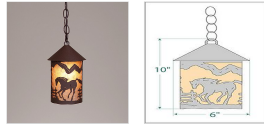

## Cascade Pendant Small - Mountain Horse Pendant Light Western Style

**Product No.: M24435**

**Price: \$322.00**

**Shade Choices:**

**Finish Choices:**

**Pendant Hanging Choices:**

### DESCRIPTION

The Cascade Pendant Small - Mtn Horse features our exclusive horse art on the front and back, with spruce trees on either side of the round cylinder. Diffuser choice between Almond or Amber mica. Includes a round ceiling canopy that can be mounted on either a flat or vaulted ceiling. Choice of three ways to hang our pendants: 14 ft black cord, 15 to 27 inch adjustable stem or 3 feet of chain. Black cord or chain hung versions are suitable for interior and damp locations; adjustable stem hung version are also suitable for wet locations. Hanging choice must be specified at time order. Note: Only the Powder Coated Finishes are suitable for wet locations. This rustic western pendant is ideal for anyone looking for a small hanging light to add rustic character to their log home, cabin or northwoods lodge-themed room. Includes a round ceiling canopy that can be mounted on either a flat or vaulted ceiling.

Pictured in Finish #27-Rustic Brown with Almond Mica Shade and Chain.

Note: This fixture will accept a screw-in type LED bulb of equivalent wattage output.