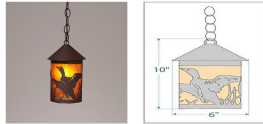

Cascade Pendant Small - Loon Pendant Light River Cabin Style

Product No.: M24464

Price: \$300.00

Shade Choices:

Finish Choices:

Pendant Hanging Choices:

DESCRIPTION

The Cascade Pendant Small - Loon features our exclusive loon art on the front and back, with cattails on either side of the round cylinder. Diffuser choice between Almond or Amber mica. Includes a round ceiling canopy that can be mounted on either a flat or vaulted ceiling. Choice of three ways to hang our pendants: 14 ft black cord, 15 to 27 inch adjustable stem or 3 feet of chain. Black cord or chain hung versions are suitable for interior and damp locations; adjustable stem hung version are also suitable for wet locations. Hanging choice must be specified at time order. Note: Only the Powder Coated Finishes are suitable for wet locations. This rustic pendant is ideal for anyone looking for a small hanging light to add rustic character to their log home, cabin or northwoods lodge-themed room. Includes a round ceiling canopy that can be mounted on either a flat or vaulted ceiling.

Pictured in Finish #27-Rustic Brown with Amber Mica Shade and Chain.

Note: This fixture will accept a screw-in type LED bulb of equivalent wattage output.

SPECIFICATIONS

DIMENSIONS (in.)	10h x 6w
LAMPING	Takes 1 - Type A19 (standard household style) bulb - 100W max.
WEIGHT (lbs.)	4
BACKPLATE SIZE (in.)	5 ROUND
UL LISTING	Damp+Dry Locations
ADD'L RATINGS	None