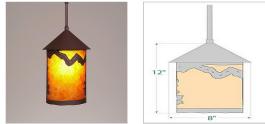

## Cascade Pendant Medium - Rustic Plain

### DESCRIPTION

The Cascade Pendant Medium - Rustic Plain features a mountain image on the front and back and spruce trees on either side of the round cylinder. Diffuser choice between Almond or Amber mica. Includes a round ceiling canopy that can be mounted on either a flat or vaulted ceiling. Choice of three ways to hang our pendants: 14 ft black cord, 15 to 27 inch adjustable stem or 3 feet of chain. Black cord or chain hung versions are suitable for interior and damp locations; adjustable stem hung version are also suitable for wet locations. Hanging choice must be specified at time order. Note: Only the Powder Coated Finishes are suitable for wet locations. This rustic pendant is ideal for anyone looking for a small hanging light to add rustic character to their log home, cabin or northwoods lodge-themed room. Includes a round ceiling canopy that can be mounted on either a flat or vaulted ceiling.

Pictured in Finish #27-Rustic Brown with Amber Mica Shade and Adjustable Stem.

Note: This fixture will accept a screw-in type LED bulb of equivalent wattage output.