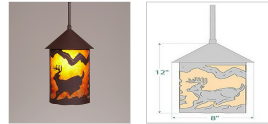

Cascade Pendant Medium - Mountain Deer Pendant Light Mountain Cabin Style

Product No.: M24530

Price: \$350.00

Shade Choices:

Finish Choices:

Pendant Hanging Choices:

DESCRIPTION

The Cascade Pendant Medium - Mtn Deer features our exclusive deer art on the front and back, with spruce trees on either side of the round cylinder. Diffuser choice between Almond or Amber mica. Includes a round ceiling canopy that can be mounted on either a flat or vaulted ceiling. Choice of three ways to hang our pendants: 14 ft black cord, 15 to 27 inch adjustable stem or 3 feet of chain. Black cord or chain hung versions are suitable for interior and damp locations; adjustable stem hung version are also suitable for wet locations. Hanging choice must be specified at time order. Note: Only the Powder Coated Finishes are suitable for wet locations. This rustic pendant is ideal for anyone looking for a small hanging light to add rustic character to their log home, cabin or northwoods lodge-themed room. Includes a round ceiling canopy that can be mounted on either a flat or vaulted ceiling.

Pictured in Finish #27-Rustic Brown with Amber Mica Shade and Adjustable Stem.

Note: This fixture will accept a screw-in type LED bulb of equivalent wattage output.

SPECIFICATIONS

DIMENSIONS (in.)	12h x 8w
LAMPING	Takes 1 - Type A21 (standard household style) bulb - 150W max.
WEIGHT (lbs.)	8
BACKPLATE SIZE (in.)	5 ROUND
UL LISTING	Damp+Dry Locations
ADD'L RATINGS	None