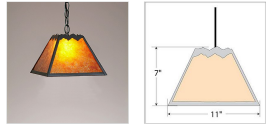

## Rocky Mountain Pendant Small - Rustic Plain Pendant Light Ski Cabin Style

**Product No.: M26301**

**Price: \$270.00**

**Shade Choices:**

**Finish Choices:**

**Pendant Hanging Choices:**

### DESCRIPTION

The Rocky Mtn Pendant Small - Rustic Plain features a 12in. wide by 8in. tall steel frame, with a diffuser material choice between Almond or Amber mica. The fixture includes a square ceiling canopy that can be mounted on either a flat or vaulted ceiling. You can choose from the following three hanging choices: a 14 ft black cord (BC), a 15in.-30in. adjustable stem (ST), or 3' of chain (CH). Suitable for interior locations only. This small pendant will add rustic character to any log home, cabin, or northwoods lodge-themed room.

Pictured in Finish #97-Black Iron with Amber Mica Shade and Chain.

Note: This fixture will accept a screw-in type LED bulb of equivalent wattage output.