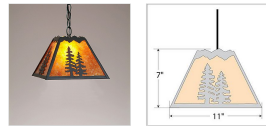

Rocky Mountain Pendant Small - Spruce Tree Pendant Light River Cabin Style

Product No.: M26314

Price: \$270.00

Shade Choices:

Finish Choices:

Pendant Hanging Choices:

DESCRIPTION

The Rocky Mtn Pendant Small - Spruce features a 11in. wide by 7 in. tall steel frame, with twin spruce metal artwork displayed on all four panels. The fixture includes a square ceiling canopy that can be mounted on either a flat or vaulted ceiling, and comes with a diffuser material choice between Almond or Amber mica. You can choose from the following three hanging choices: a 14 ft black cord (BC), a 15in.-30in. adjustable stem (ST), or 3' of chain (CH). Suitable for interior locations only. This small pendant will add rustic character to any log home, cabin, or northwoods lodge-themed room.

Pictured in Finish #97-Black Iron with Amber Mica Shade and Chain.

Note: This fixture will accept a screw-in type LED bulb of equivalent wattage output.

SPECIFICATIONS

DIMENSIONS (in.)	7h x 11w
LAMPING	Takes 1 - Type A21 (standard household style) bulb - 100W max.
WEIGHT (lbs.)	6
BACKPLATE SIZE (in.)	5 SQUARE
UL LISTING	Damp+Dry Locations
ADD'L RATINGS	None
INSTALLATION INSTRUCTIONS	OPEN INSTALLATION INSTRUCTION