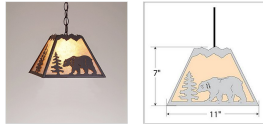

Rocky Mountain Pendant Small - Mountain Bear Pendant Light Farmhouse Style

Product No.: M26325

Price: \$270.00

Shade Choices:

Finish Choices:

Pendant Hanging Choices:

DESCRIPTION

The Rocky Mtn Pendant Small - Mtn Bear features a 12in. wide by 8in. tall steel frame, with a bear image displayed on the two front panels, and a double spruce image on the side panels. The fixture includes a square ceiling canopy that can be mounted on either a flat or vaulted ceiling, and comes with a diffuser material choice between Almond or Amber mica. You can choose from the following three hanging choices: a 14 ft black cord (BC), a 15in.-30in. adjustable stem (ST), or 3' of chain (CH). Suitable for interior locations only. This small pendant will add rustic character to any log home, cabin, or northwoods lodge-themed room.

Pictured in Finish #27-Rustic Brown with Almond Mica Shade and Chain.

Note: This fixture will accept a screw-in type LED bulb of equivalent wattage output.

SPECIFICATIONS

DIMENSIONS (in.)	8h x 12w
LAMPING	Takes 1 - Type A21 (standard household style) bulb - 100W max.
WEIGHT (lbs.)	6
BACKPLATE SIZE (in.)	5 SQUARE
UL LISTING	Damp+Dry Locations
ADD'L RATINGS	None
INSTALLATION INSTRUCTIONS	OPEN INSTALLATION INSTRUCTION