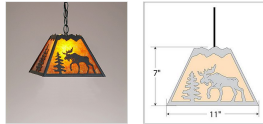

Rocky Mountain Pendant Small - Mountain Moose Pendant Light Cabin Style

Product No.: M26327

Price: \$284.00

Shade Choices:

Finish Choices:

Pendant Hanging Choices:

DESCRIPTION

The Rocky Mtn Pendant Small - Mtn Moose features a 12in. wide by 8in. tall steel frame, with a moose image displayed on the two front panels, and a double spruce image on the side panels. The fixture includes a square ceiling canopy that can be mounted on either a flat or vaulted ceiling, and comes with a diffuser material choice between Almond or Amber mica. You can choose from the following three hanging choices: a 14 ft black cord (BC), a 15in.-30in. adjustable stem (ST), or 3' of chain (CH). Suitable for interior locations only. This small pendant will add rustic character to any log home, cabin, or northwoods lodge-themed room.

Pictured in Finish #27-Rustic Brown with Amber Mica Shade and Chain.

Note: This fixture will accept a screw-in type LED bulb of equivalent wattage output.

SPECIFICATIONS

DIMENSIONS (in.)	8h x 12w
LAMPING	Takes 1 - Type A21 (standard household style) bulb - 100W max.
WEIGHT (lbs.)	6
BACKPLATE SIZE (in.)	5 SQUARE
UL LISTING	Damp+Dry Locations
ADD'L RATINGS	None
INSTALLATION INSTRUCTIONS	OPEN INSTALLATION INSTRUCTION