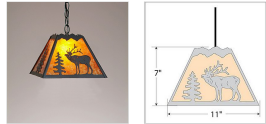

## Rocky Mountain Pendant Small - Mountain Elk Pendant Light Mountain Cabin Style

**Product No.: M26333**

**Price: \$270.00**

**Shade Choices:**

**Finish Choices:**

**Pendant Hanging Choices:**

### DESCRIPTION

The Rocky Mtn Pendant Small - Mtn Elk features a 12in. wide by 8in. tall steel frame, with an elk image displayed on the two front panels, and a double spruce image on the side panels. The fixture includes a square ceiling canopy that can be mounted on either a flat or vaulted ceiling, and comes with a diffuser material choice between Almond or Amber mica. You can choose from the following three hanging choices: a 14 ft black cord (BC), a 15in.-30in. adjustable stem (ST), or 3' of chain (CH). Suitable for interior locations only. This small pendant will add rustic character to any log home, cabin, or northwoods lodge-themed room.

Pictured in Finish #27-Rustic Brown with Amber Mica Shade and Chain.

Note: This fixture will accept a screw-in type LED bulb of equivalent wattage output.