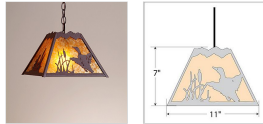

Rocky Mountain Pendant Small - Loon Pendant Light River Cabin Style

Product No.: M26364

Price: \$264.00

Shade Choices:

Finish Choices:

Pendant Hanging Choices:

DESCRIPTION

The Rocky Mtn Pendant Small - Loon features a 12in. wide by 8in. tall steel frame, with a loon and cattails image displayed on the two front panels, and cattails on the side panels. The fixture includes a square ceiling canopy that can be mounted on either a flat or vaulted ceiling, and comes with a diffuser material choice between Almond or Amber mica. You can choose from the following three hanging choices: a 14 ft black cord (BC), a 15in.-30in. adjustable stem (ST), or 3' of chain (CH). Suitable for interior locations only. This small pendant will add rustic character to any log home, cabin, or northwoods lodge-themed room.

Pictured in Finish #27-Rustic Brown with Amber Mica Shade and Chain.

Note: This fixture will accept a screw-in type LED bulb of equivalent wattage output.

SPECIFICATIONS

DIMENSIONS (in.)	8h x 12w
LAMPING	Takes 1 - Type A21 (standard household style) bulb - 100W max.
WEIGHT (lbs.)	6
BACKPLATE SIZE (in.)	5 SQUARE
UL LISTING	Damp+Dry Locations
ADD'L RATINGS	None
INSTALLATION INSTRUCTIONS	OPEN INSTALLATION INSTRUCTION