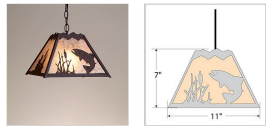

Rocky Mountain Pendant Small - Trout Pendant Light Farmhouse Style

Product No.: M26381

Price: \$256.00

Shade Choices:

Finish Choices:

Pendant Hanging Choices:

DESCRIPTION

The Rocky Mtn Pendant Small - Trout features a 12in. wide by 8in. tall steel frame, with a trout and cattails image displayed on the two front panels, and cattails on the side panels. The fixture includes a square ceiling canopy that can be mounted on either a flat or vaulted ceiling, and comes with a diffuser material choice between Almond or Amber mica. You can choose from the following three hanging choices: a 14 ft black cord (BC), a 15in.-30in. adjustable stem (ST), or 3' of chain (CH). Suitable for interior locations only. This small pendant will add rustic character to any log home, cabin, or northwoods lodge-themed room.

Pictured in Finish #27-Rustic Brown with Almond Mica Shade and Chain.

Note: This fixture will accept a screw-in type LED bulb of equivalent wattage output.

SPECIFICATIONS

DIMENSIONS (in.)	8h x 12w
LAMPING	Takes 1 - Type A21 (standard household style) bulb - 100W max.
WEIGHT (lbs.)	6
BACKPLATE SIZE (in.)	5 SQUARE
UL LISTING	Damp+Dry Locations
ADD'L RATINGS	None
INSTALLATION INSTRUCTIONS	OPEN INSTALLATION INSTRUCTION