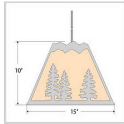

Rocky Mountain Pendant Large - Spruce Tree Pendant Light Log Cabin Style

Product No.: M26514

Price: \$386.00

Shade Choices:

Finish Choices:

Pendant Hanging Choices:

DESCRIPTION

The Rocky Mtn Pendant Large - Spruce features a 15in. wide by 10in. tall steel frame, with twin and single spruce tree metal artwork displayed on all four panels. The fixture includes a square ceiling canopy that can be mounted on either a flat or vaulted ceiling, and comes with a diffuser material choice between Almond or Amber mica. You can choose from the following three hanging choices: a 14 ft black cord (BC), a 15in.-30in. adjustable stem (ST), or 3' of chain (CH). Suitable for interior locations only. This pendant will add rustic character to any log home, cabin, or northwoods lodge-themed room.

Pictured in Finish #27-Rustic Brown with Amber Mica Shade and Adjustable Stem.

Note: This fixture will accept a screw-in type LED bulb of equivalent wattage output.

SPECIFICATIONS

DIMENSIONS (in.)	10h x 15w
LAMPING	Takes 1 - Type A21 (standard household style) bulb - 150W max.
WEIGHT (lbs.)	8
BACKPLATE SIZE (in.)	5 SQUARE
UL LISTING	Damp+Dry Locations
ADD'L RATINGS	None
INSTALLATION INSTRUCTIONS	OPEN INSTALLATION INSTRUCTION