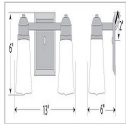

DESCRIPTION

The Woodland Double Bath Light - Rustic Plain features two pieces of square mission style glass with a choice of color between Frost Clear and Tea-Stained. This fixture may be hung with bulb pointing up or down. This sophisticated take on traditional rustic lighting will generate a warm atmosphere in any bathroom. Pictured in Finish #28 - Dark Brown Metallic. Click on glass swatches to see the different glass choices..

Pictured in Finish #28-Dark Bronze Metallic with Tea Stain Square Glass.

Note: This fixture will accept a screw-in type LED bulb of equivalent wattage output.

SPECIFICATIONS

DIMENSIONS (in.)	6h x 13w x 6e x 2tm
LAMPING	Takes 2 - Type A19 (standard household style) bulbs - 100W max. per bulb
WEIGHT (lbs.)	6
BACKPLATE SIZE (in.)	5 x 6
UL LISTING	Damp+Dry Locations
ADD'L RATINGS	None
INSTALLATION INSTRUCTIONS	OPEN INSTALLATION INSTRUCTIONS

[Click for More information on these terms.](#)