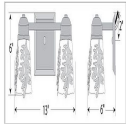

Woodland Double Bath Vanity Light - Cedar Bough

Bath 2 Light Lake Cabin Style

Product No.: A36249

Price: \$314.00

Glass Choices:

Finish Choices:

DESCRIPTION

The Woodland Double Bath Light - Cedar features cedar boughs and two pieces of square mission style glass with a choice of color between Frost Clear and Tea-Stained. This fixture may be hung with bulb pointing up or down. This sophisticated take on traditional rustic lighting will generate a warm atmosphere in any bathroom.

Pictured in Finish #28-Dark Bronze Metallic with Frosted Square Glass.

Note: This fixture will accept a screw-in type LED bulb of equivalent wattage output.

SPECIFICATIONS

DIMENSIONS (in.)	6h x 13w x 6e x 2tm
LAMPING	Takes 2 - Type A19 (standard household style) bulbs - 100W max. per bulb
WEIGHT (lbs.)	6
BACKPLATE SIZE (in.)	5 x 6
UL LISTING	Damp+Dry Locations
ADD'L RATINGS	None
INSTALLATION INSTRUCTIONS	OPEN INSTALLATION INSTRUCTIONS