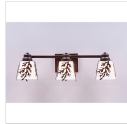

## Woodland Triple Bath Vanity Light - Cedar Bough

Bath 3 Light Ski Cabin Style

**Product No.: A36349**

**Price: \$380.00**

**Glass Choices:**

**Finish Choices:**

### DESCRIPTION

The Woodland Triple Bath Light - Cedar features cedar boughs and three pieces of square mission style glass with a choice of color between Frost Clear and Tea-Stained. This fixture may be hung with bulb pointing up or down. This sophisticated take on traditional rustic lighting will generate a warm atmosphere in any bathroom.

Pictured in Finish #28-Dark Bronze Metallic with Frosted Square Glass.

Note: This fixture will accept a screw-in type LED bulb of equivalent wattage output.