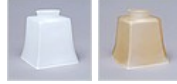

## Woodland Triple Bath Vanity Light - Cedar Bough

Bath 3 Light Ski Cabin Style

**Product No.: A36349**

**Price: \$380.00**

**Glass Choices:**

**Finish Choices:**

### DESCRIPTION

The Woodland Triple Bath Light - Cedar features cedar boughs and three pieces of square mission style glass with a choice of color between Frost Clear and Tea-Stained. This fixture may be hung with bulb pointing up or down. This sophisticated take on traditional rustic lighting will generate a warm atmosphere in any bathroom.

Pictured in Finish #28-Dark Bronze Metallic with Frosted Square Glass.

Note: This fixture will accept a screw-in type LED bulb of equivalent wattage output.