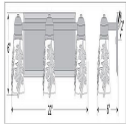

### DESCRIPTION

The Woodland Triple Bath Light - Cedar features cedar boughs and three pieces of square mission style glass with a choice of color between Frost Clear and Tea-Stained. This fixture may be hung with bulb pointing up or down. This sophisticated take on traditional rustic lighting will generate a warm atmosphere in any bathroom.

### SPECIFICATIONS

DIMENSIONS (in.)	6h x 22w x 6e x 2tm
LAMPING	Takes 3 - Type A19 (standard household style) bulbs - 100W max. per bulb
WEIGHT (lbs.)	8
BACKPLATE SIZE (in.)	5 x 6
UL LISTING	Damp+Dry Locations
ADD'L RATINGS	None