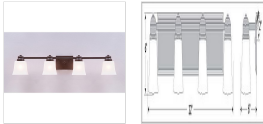

Woodland Quad Bath Vanity Light - Rustic Plain Bath 4 Light Lake Cabin Style

Product No.: A36401

Price: \$396.00

Glass Choices:

Finish Choices:

DESCRIPTION

The Woodland Quad Bath Light - Rustic Plain features four pieces of square mission style glass with a choice of color between Frost Clear and Tea-Stained. This fixture may be hung with bulb pointing up or down. This sophisticated take on traditional rustic lighting will generate a warm atmosphere in any bathroom.

Pictured in Finish #28-Dark Bronze Metallic with Frosted Square Glass.

Note: This fixture will accept a screw-in type LED bulb of equivalent wattage output.

SPECIFICATIONS

DIMENSIONS (in.)	6h x 31w x 6e x 2tm
LAMPING	Takes 4 - Type A19 (standard household style) bulbs - 100W max. per bulb
WEIGHT (lbs.)	11
BACKPLATE SIZE (in.)	5 x 6
UL LISTING	Damp+Dry Locations
ADD'L RATINGS	None
INSTALLATION INSTRUCTIONS	OPEN INSTALLATION INSTRUCTIONS