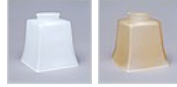

## Woodland Mirror Frame with Lights - Rustic Plain

Vanity Mirror Ski Cabin Style

**Product No.: A36501**

**Price: \$484.00**

**Glass Choices:**

**Finish Choices:**

### DESCRIPTION

The Woodland Mirror Frame with Lights - Rustic Plain features three pieces of square mission style glass with a choice of color between Frost Clear and Tea-Stained and a mirror frame. The lighting provided by this item allows the mirror to be hung in even the dimmest areas of any home, while also creating a sophisticated yet rustic atmosphere.