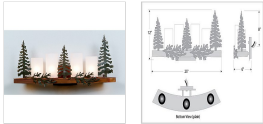

Wisley Bath Vanity Light 24w - Cedar Tree Bath 3 Light Farmhouse Style

Product No.: A37743

Price: \$484.00

Glass Choices:

Finish Choices:

DESCRIPTION

The Wisley Bath Light - Cedar Tree light features a curved steel frame with cedar trees sitting on top of the band and cedar boughs in front of the glass. Four candelabra bulbs are on top and three low-voltage halogen bulbs below. The 3 inch diameter cylinders are offered in a choice of color between frost clear and frost tea-stained. This item is ideal for anyone wanting a stylish take on traditional rustic lighting to create a warm atmosphere for their bathroom.

Pictured in Finish #03-Cedar Green-Rust Patina base with Frosted Cylinder Glass.

Note: This fixture will accept a screw-in type LED bulb of equivalent wattage output.

SPECIFICATIONS

DIMENSIONS (in.)	12h x 25w x 6e x 8tm
LAMPING	Takes 4 - Type C (candelabra style) bulbs - 60W max. per bulb plus 3 - Type G4 (bi-pin low voltage halogen) bulbs - 20W max. per bulb
WEIGHT (lbs.)	16
BACKPLATE SIZE (in.)	5 x 6
UL LISTING	Damp+Dry Locations
ADD'L RATINGS	None
INSTALLATION INSTRUCTIONS	OPEN INSTALLATION I