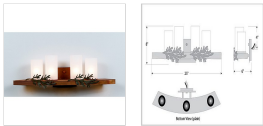

Wisley Bath Vanity Light 24w - Cedar Bough Bath 3 Light Cabin Style

Product No.: A37749

Price: \$450.00

Glass Choices:

Finish Choices:

DESCRIPTION

The Wisley Bath Light - Cedar Bough light features a curved steel frame with cedar boughs. Four candelabra bulbs are on top and three low-voltage halogen bulbs below. The 3 inch diameter cylinders are offered in a choice of color between frost clear and frost tea-stained. This item is ideal for anyone wanting a stylish take on traditional rustic lighting to create a warm atmosphere for their bathroom.

Pictured in Finish #03-Cedar Green-Rust Patina base with Frosted Cylinder Glass.

Note: This fixture will accept a screw-in type LED bulb of equivalent wattage output.

SPECIFICATIONS

DIMENSIONS (in.)	8h x 25w x 6e x 4tm
LAMPING	Takes 4 - Type C (candelabra style) bulbs - 60W max. per bulb plus 3 - Type G4 (bi-pin low voltage halogen) bulbs - 20W max. per bulb
WEIGHT (lbs.)	16
BACKPLATE SIZE (in.)	5 x 6
UL LISTING	Damp+Dry Locations
ADD'L RATINGS	None
INSTALLATION INSTRUCTIONS	OPEN INSTALLATION I