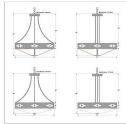

Ridgemont Chandelier Medium - Shade Bottom - Pueblo

Chandelier Cabin Style

Product No.: A42184

Price: \$742.00

Bowl Bottom Material Choice:

Finish Choices:

DESCRIPTION

The Ridgemont Chandelier Medium - Pueblo is 27 inches in diameter and features our exclusive southwestern pueblotcutout around the steel band. Behind each cutout is a diffuser panel. This rustic chandelier comes with a choice of diffuser material: Almond Mica, Amber Mica or Ivory Paper. For the styles with a diffuser bottom, a single downlight is built into the bowl. A matching ceiling canopy is also included, along with 3 feet of chain and 10 extra feet of wire. This item will add a rustic, Southwestern character to any log home, cabin or northwood lodge-themed room.

Pictured in Finish #02-Rust Patina with Almond Mica Shade.

Note: This fixture will accept a screw-in type LED bulb of equivalent wattage output.

SPECIFICATIONS

DIMENSIONS (in.)	29h x 27w
LAMPING	Mica or Paper Bowls: Takes 6 - Type A19 (standard household style) bulbs - 60W max. per bulb above and downlight takes 1 - Type PAR20 (reflector bulb) - 50W max. Glass Bowl: Takes 6 - Type A19 (standard household style) bulbs - 100W max. per bulb
WEIGHT (lbs.)	24
BACKPLATE SIZE (in.)	5 ROUND
UL LISTING	Damp+Dry Locations
ADD'L RATINGS	None
INSTALLATION INSTRUCTIONS	OPEN INSTALLATION I