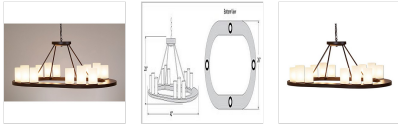

Wisley Chandelier Oval - Rustic Plain Chandelier Cabin Style

Product No.: A41301

Price: \$1,568.00

Glass Choices:

Finish Choices:

DESCRIPTION

The Wisley Oval Chandelier - Plain features a one- inch thick round band holding 12 candelabra bulbs with eight, 5 inch tall cylinder glass and four, 6 inch tall pieces for covering them. Choice of glass between frost clear or tea stain. Optionally for underneath, there are four type G4 20W halogen bulbs on a separate switch for lighting the area under the light. This chandelier is ideal for anyone looking to add sophisticated yet rustic ceiling lighting to their log home, cabin or northwood lodge-themed room. A matching ceiling canopy, 3 ft of chain and 10 extra feet of wire are also included.

Pictured in Finish #28-Dark Bronze Metallic with Frosted Glass Bowl.

Note: This fixture will accept a screw-in type LED bulb of equivalent wattage output.

SPECIFICATIONS

DIMENSIONS (in.)	20h x 26w x 42l
LAMPING	Takes 12 - Type C (candelabra style) bulb - 60W max. plus 4 Optional Downlights - Type G4 (bi-pin low voltage halogen) bulbs - 20W max.
WEIGHT (lbs.)	35
BACKPLATE SIZE (in.)	5 x 7
UL LISTING	Damp+Dry Locations
ADD'L RATINGS	None
INSTALLATION INSTRUCTIONS	OPEN INSTALLATION !