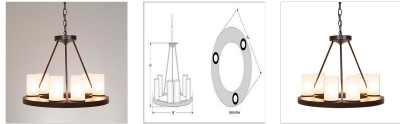

Wisley Chandelier Round Small - Rustic Plain

Chandelier Cabin Style

Product No.: A41501

Price: \$1,042.00

Glass Choices:

Finish Choices:

DESCRIPTION

The Wisley Round Chandelier Small - Rustic Plain features a one-inch thick round band holding 6 candelabra bulbs with five, 5 inch tall cylinder glass pieces for covering them. Choice of glass between frost clear or tea stain. Optionally for underneath, there are three type G4 20W halogen bulbs on a separate switch for lighting the area under the light. This light is ideal for anyone looking for a small chandelier to add sophisticated yet rustic ceiling lighting to their log home, cabin or northwood lodge-themed room. A matching ceiling canopy, 3 ft of chain and 10 extra feet of wire are also included.

Pictured in Finish #28-Dark Bronze Metallic with Frosted Glass Bowl.

Note: This fixture will accept a screw-in type LED bulb of equivalent wattage output.

SPECIFICATIONS

DIMENSIONS (in.)	16h x 20w
LAMPING	Takes 6 - Type C (candelabra style) bulbs - 60W max. per bulb + 4 Optional Downlights - Type G4 (bi-pin low voltage halogen) - 20W max.
WEIGHT (lbs.)	23
BACKPLATE SIZE (in.)	5 ROUND
UL LISTING	Damp+Dry Locations
ADD'L RATINGS	None
INSTALLATION INSTRUCTIONS	OPEN INSTALLATION I