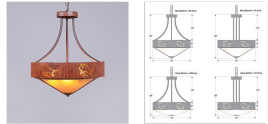

Ridgemont Foyer Chandelier Large Short - Shade Bottom - Bison Chandelier Ski Cabin Style

Product No.: A44639

Price: \$474.00

Bowl Bottom Material Choice:

Finish Choices:

DESCRIPTION

The Ridgemont Foyer Chandelier Large Short - Shade Bottom- Bison Cutout is 17 inches in diameter by 19 inches tall, and features our exclusive southwest bison cutouts around the steel band. Behind each cutout is a diffuser panel. This small chandelier comes with a choice of diffuser material: Almond Mica, Amber Mica, or Ivory Paper. A matching ceiling canopy is also included, along with 3 feet of chain and 10 extra feet of wire. This item will add a rustic, Southwestern character to the entryway of any log home, cabin or northwood lodge-themed room.

Pictured in Finish #02-Rust Patina with Amber Mica Shade.

Note: This fixture will accept a screw-in type LED bulb of equivalent wattage output.

SPECIFICATIONS

DIMENSIONS (in.)	20h x 17w
LAMPING	Mica or Paper Bowl: Takes 3 - Type B11 torpedo style) bulbs - 60W max. per bulb; Glass Bowl: Takes 3 - Type A19 (standard household style) bulbs - 100W max. per bulb
WEIGHT (lbs.)	15
BACKPLATE SIZE (in.)	5 ROUND
UL LISTING	Damp+Dry Locations
ADD'L RATINGS	None
INSTALLATION INSTRUCTIONS	OPEN INSTALLATION I