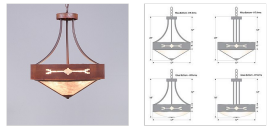

Ridgemont Foyer Chandelier Large Short - Shade Bottom - Del Rio Chandelier Cabin Style

Product No.: A44685

Price: \$510.00

Bowl Bottom Material Choice:

Finish Choices:

DESCRIPTION

The Ridgemont Foyer Chandelier Large Short - Shade Bottom- Del Rio Cutout is 17 inches in diameter by 19 inches tall, and features our exclusive southwestern del rio cutouts around the steel band. Behind each cutout is a diffuser panel. This small chandelier comes with a choice of diffuser material: Almond Mica, Amber Mica, or Ivory Paper. A matching ceiling canopy is also included, along with 3 feet of chain and 10 extra feet of wire. This item will add a rustic, Southwestern character to the entryway of any log home, cabin or northwood lodge-themed room.

Pictured in Finish #02-Rust Patina with Almond Mica Shade.

Note: This fixture will accept a screw-in type LED bulb of equivalent wattage output.

SPECIFICATIONS

DIMENSIONS (in.)	20h x 17w
LAMPING	Mica or Paper Bowl: Takes 3 - Type B11 torpedo style) bulbs - 60W max. per bulb; Glass Bowl: Takes 3 - Type A19 (standard household style) bulbs - 100W max. per bulb
WEIGHT (lbs.)	15
BACKPLATE SIZE (in.)	5 ROUND
UL LISTING	Damp+Dry Locations
ADD'L RATINGS	None
INSTALLATION INSTRUCTIONS	OPEN INSTALLATION I