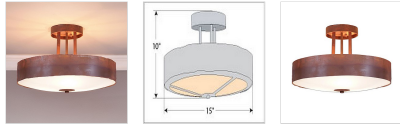

Woodcrest Semi-Flush - Rustic Plain Semi-Flush Light Lodge Style

Product No.: A48301

Price: \$358.00

Bowl Bottom Material Choice:

Finish Choices:

DESCRIPTION

The Woodcrest Semi-flush - Rustic Plain light features a plain rustic steel band 15 inches in diameter, 10 inches tall. For the bottom, there is a choice between frosted glass or mica with a choice of color between Almond or Amber. For an unique addition to your rustic ceiling light, order one of the decorative Bottom Kits: a three-tree, 3D Spruce Cone or a 3D Pine Cone, any which can be ordered in the same or different color as the fixture. This light is ideal for bringing rustic lighting to any log home, cabin or northwood lodge-themed room, hallway or kitchen.

Pictured in Finish #02-Rust Patina with Frosted Glass Bowl.

Note: This fixture will accept a screw-in type LED bulb of equivalent wattage output.

SPECIFICATIONS

DIMENSIONS (in.)	10h x 15w
LAMPING	Takes 3 - Type A19 (standard household style) bulbs - 60W max. per bulb (mica) or 100W max. per bulb (glass)
WEIGHT (lbs.)	15
BACKPLATE SIZE (in.)	5 ROUND
UL LISTING	Damp+Dry Locations
ADD'L RATINGS	None
INSTALLATION INSTRUCTIONS	OPEN INSTALLATION I