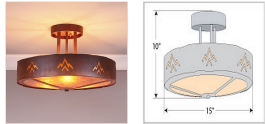

Woodcrest Semi-Flush - Deception Pass Semi-Flush Light Rustic Style

Product No.: A48302

Price: \$376.00

Bowl Bottom Material Choice:

Finish Choices:

DESCRIPTION

The Woodcrest Semi-flush - Rustic Plain light is 15 inches in diameter, 10 inches tall and features our exclusive southwest art cutouts around the circumference of a steel band. Behind each cutout is a diffuser panel. For the bottom, there is a choice between frosted glass or mica with a choice of color between Almond or Amber. For an unique addition to your rustic ceiling light, order one of the decorative Bottom Kits: a three-tree, 3D Spruce Cone or a 3D Pine Cone, any which can be ordered in the same or different color as the fixture. This item is ideal for anyone looking for a rustic semi-flush light to add rustic, Southwestern character to their log home, cabin or northwood lodge-themed room.

Pictured in Finish #02-Rust Patina with Amber Mica Shade.

Note: This fixture will accept a screw-in type LED bulb of equivalent wattage output.

SPECIFICATIONS

DIMENSIONS (in.)	10h x 15w
LAMPING	Takes 3 - Type A19 (standard household style) bulbs - 60W max. per bulb (mica) or 100W max. per bulb (glass)
WEIGHT (lbs.)	15
BACKPLATE SIZE (in.)	5 ROUND
UL LISTING	Damp+Dry Locations
ADD'L RATINGS	None
INSTALLATION INSTRUCTIONS	OPEN INSTALLATION I