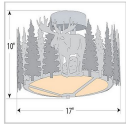

### DESCRIPTION

The Woodcrest Semi-flush - Moose light is 17 inches in diameter, 10 inches tall and features our exclusive moose images nestled among the hand-painted pine trees around the circumference of a steel band. Behind each cutout is a diffuser panel. For the bottom, there is a choice between frosted glass or mica with a choice of color between Almond or Amber. For an unique addition to your rustic ceiling light, order one of the decorative Bottom Kits: a three-tree, 3D Spruce Cone or a 3D Pine Cone, any which can be ordered in the same or different color as the fixture. This item is ideal for anyone looking for a rustic semi-flush light to add rustic, lodge character to their log home, cabin or northwood lodge-themed room.

### SPECIFICATIONS

DIMENSIONS (in.)	10h x 17w
LAMPING	Takes 3 - Type A19 (standard household style) bulbs - 60W max. per bulb (mica) or 100W max. per bulb (glass)
WEIGHT (lbs.)	15
BACKPLATE SIZE (in.)	5 ROUND
UL LISTING	Damp+Dry Locations
ADD'L RATINGS	None
INSTALLATION INSTRUCTIONS	<a href="#">OPEN INSTALLATION I</a>