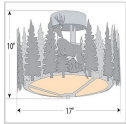

Woodcrest Semi-Flush - Deer Semi-Flush Light Lake Cabin Style

Product No.: A48331

Price: \$652.00

Bowl Bottom Material Choice:

DESCRIPTION

The Woodcrest Semi-flush - Deer light is 17 inches in diameter, 10 inches tall and features our exclusive deer images nestled among the hand-painted pine trees around the circumference of a steel band. Behind each cutout is a diffuser panel. For the bottom, there is a choice between frosted glass or mica with a choice of color between Almond or Amber. For an unique addition to your rustic ceiling light, order one of the decorative Bottom Kits: a three-tree, 3D Spruce Cone or a 3D Pine Cone, any which can be ordered in the same or different color as the fixture. This item is ideal for anyone looking for a rustic semi-flush light to add rustic, lodge character to their log home, cabin or northwood lodge-themed room.

Pictured in Finish #04-Pine Tree Green-Rust Patina base with Frosted Glass Bowl.

Note: This fixture will accept a screw-in type LED bulb of equivalent wattage output.

SPECIFICATIONS

DIMENSIONS (in.)	10h x 17w
LAMPING	Takes 3 - Type A19 (standard household style) bulbs - 60W max. per bulb (mica) or 100W max. per bulb (glass)
WEIGHT (lbs.)	15
BACKPLATE SIZE (in.)	5 ROUND
UL LISTING	Damp+Dry Locations
ADD'L RATINGS	None
INSTALLATION INSTRUCTIONS	OPEN INSTALLATION I