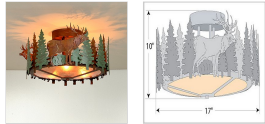

Woodcrest Semi-Flush - Elk Semi-Flush Light Lodge Style

Product No.: A48334

Price: \$652.00

Bowl Bottom Material Choice:

DESCRIPTION

The Woodcrest Semi-flush - Elk light is 17 inches in diameter, 10 inches tall and features our exclusive elk images nestled among the hand-painted pine trees around the circumference of a steel band. Behind each cutout is a diffuser panel. For the bottom, there is a choice between frosted glass or mica with a choice of color between Almond or Amber. For an unique addition to your rustic ceiling light, order one of the decorative Bottom Kits: a three-tree, 3D Spruce Cone or a 3D Pine Cone, any which can be ordered in the same or different color as the fixture. This item is ideal for anyone looking for a rustic semi-flush light to add rustic, lodge character to their log home, cabin or northwood lodge-themed room.

Pictured in Finish #04-Pine Tree Green-Rust Patina base with Amber Mica Shade.

Note: This fixture will accept a screw-in type LED bulb of equivalent wattage output.

SPECIFICATIONS

DIMENSIONS (in.)	10h x 17w
LAMPING	Takes 3 - Type A19 (standard household style) bulbs - 60W max. per bulb (mica) or 100W max. per bulb (glass)
WEIGHT (lbs.)	15
BACKPLATE SIZE (in.)	5 ROUND
UL LISTING	Damp+Dry Locations
ADD'L RATINGS	None
INSTALLATION INSTRUCTIONS	OPEN INSTALLATION I