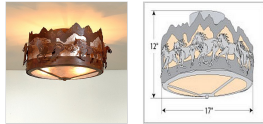

## Woodcrest Semi-Flush - Horse Mountain Semi-Flush Light Equestrian Style

**Product No.: A48336**

**Price: \$728.00**

**Bowl Bottom Material Choice:**

**Finish Choices:**

### DESCRIPTION

The Woodcrest Semi-flush - Horse/Mountain light is 17 inches in diameter, 10 inches tall and features a steel band with galloping horses set in front of steel mountain silhouettes which is backed with matching diffuser material. For the bottom, there is a choice between frosted glass or mica with a choice of color between Almond or Amber. For an unique addition to your rustic ceiling light, order one of the decorative Bottom Kits: a three-tree, 3D Spruce Cone or a 3D Pine Cone, any which can be ordered in the same or different color as the fixture. This item is ideal for anyone looking for a rustic semi-flush light to add rustic, lodge character to their log home, cabin or northwood lodge-themed room.

Pictured in Finish #02-Rust Patina with Almond Mica Shade.

Note: This fixture will accept a screw-in type LED bulb of equivalent wattage output.