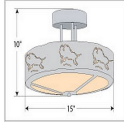

Woodcrest Semi-Flush - Bison Semi-Flush Light Country Style

Product No.: A48339

Price: \$394.00

Bowl Bottom Material Choice:

Finish Choices:

DESCRIPTION

The Woodcrest Semi-flush - Rustic Plain light is 15 inches in diameter, 10 inches tall and features our exclusive southwest bison art cutouts around the circumference of a steel band. Behind each cutout is a diffuser panel. For the bottom, there is a choice between frosted glass or mica with a choice of color between Almond or Amber. For an unique addition to your rustic ceiling light, order one of the decorative Bottom Kits: a three-tree, 3D Spruce Cone or a 3D Pine Cone, any which can be ordered in the same or different color as the fixture. This item is ideal for anyone looking for a rustic semi-flush light to add rustic, Southwestern character to their log home, cabin or northwood lodge-themed room.

Pictured in Finish #02-Rust Patina with Frosted Glass Bowl.

Note: This fixture will accept a screw-in type LED bulb of equivalent wattage output.

SPECIFICATIONS

DIMENSIONS (in.)	10h x 15w
LAMPING	Takes 3 - Type A19 (standard household style) bulbs - 60W max. per bulb (mica) or 100W max. per bulb (glass)
WEIGHT (lbs.)	15
BACKPLATE SIZE (in.)	5 ROUND
UL LISTING	Damp+Dry Locations
ADD'L RATINGS	None
INSTALLATION INSTRUCTIONS	OPEN INSTALLATION I