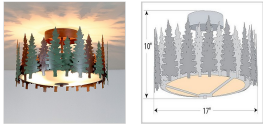

Woodcrest Semi-Flush - Pine Tree Semi-Flush Light Cabin Style

Product No.: A48342

Price: \$688.00

Bowl Bottom Material Choice:

DESCRIPTION

The Woodcrest Semi-flush - Bear light is 17 inches in diameter, 10 inches tall and features our exclusive bear images nestled among the hand-painted pine trees around the circumference of a steel band. Behind each cutout is a diffuser panel. For the bottom, there is a choice between frosted glass or mica with a choice of color between Almond or Amber. For an unique addition to your rustic ceiling light, order one of the decorative Bottom Kits: a three-tree, 3D Spruce Cone or a 3D Pine Cone, any which can be ordered in the same or different color as the fixture. This item is ideal for anyone looking for a rustic semi-flush light to add rustic, lodge character to their log home, cabin or northwood lodge-themed room.

Pictured in Finish #04-Pine Tree Green-Rust Patina base with Frosted Glass Bowl.

Note: This fixture will accept a screw-in type LED bulb of equivalent wattage output.

SPECIFICATIONS

DIMENSIONS (in.)	10h x 17w
LAMPING	Takes 3 - Type A19 (standard household style) bulbs - 60W max. per bulb (mica) or 100W max. per bulb (glass)
WEIGHT (lbs.)	15
BACKPLATE SIZE (in.)	5 ROUND
UL LISTING	Damp+Dry Locations
ADD'L RATINGS	None
INSTALLATION INSTRUCTIONS	OPEN INSTALLATION I