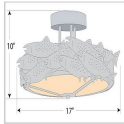

Woodcrest Semi-Flush - Salmon Semi-Flush Light Ski Cabin Style

Product No.: A48361

Price: \$514.00

Bowl Bottom Material Choice:

Finish Choices:

DESCRIPTION

The Woodcrest Semi-flush - Salmon light is 17 inches in diameter, 10 inches tall and features our exclusive salmon art around the circumference of a steel band. For the bottom, there is a choice between frosted glass or mica with a choice of color between Almond or Amber. For an unique addition to your rustic ceiling light, order one of the decorative Bottom Kits: a three-tree, 3D Spruce Cone or a 3D Pine Cone, any which can be ordered in the same or different color as the fixture. This item is ideal for anyone looking for a rustic semi-flush light to add rustic, lodge character to their log home, cabin or northwood lodge-themed room.

Pictured in Finish #02-Rust Patina with Almond Mica Shade.

Note: This fixture will accept a screw-in type LED bulb of equivalent wattage output.

SPECIFICATIONS

DIMENSIONS (in.)	10h x 17w
LAMPING	Takes 3 - Type A19 (standard household style) bulbs - 60W max. per bulb (mica) or 100W max. per bulb (glass)
WEIGHT (lbs.)	15
BACKPLATE SIZE (in.)	5 ROUND
UL LISTING	Damp+Dry Locations
ADD'L RATINGS	None
INSTALLATION INSTRUCTIONS	OPEN INSTALLATION I