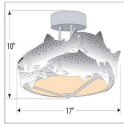

Woodcrest Semi-Flush - Trout Semi-Flush Light Lake Cabin Style

Product No.: A48381

Price: \$616.00

Bowl Bottom Material Choice:

DESCRIPTION

The Woodcrest Semi-flush - Trout light is 17 inches in diameter, 10 inches tall and our unique seven-step hand-painted finishing process with steel images of trout all around the band of the light. For the bottom, there is a choice between frosted glass or mica with a choice of color between Almond or Amber. For an unique addition to your rustic ceiling light, order one of the decorative Bottom Kits: a three-tree, 3D Spruce Cone or a 3D Pine Cone, any which can be ordered in the same or different color as the fixture. This item is ideal for anyone looking for a rustic semi-flush light to add rustic, lodge character to their log home, cabin or northwood lodge-themed room.

Pictured in Finish #05-Fish Stain-Rust Patina base with Frosted Glass Bowl.

Note: This fixture will accept a screw-in type LED bulb of equivalent wattage output.

SPECIFICATIONS

DIMENSIONS (in.)	10h x 17w
LAMPING	Takes 3 - Type A19 (standard household style) bulbs - 60W max. per bulb (mica) or 100W max. per bulb (glass)
WEIGHT (lbs.)	15
BACKPLATE SIZE (in.)	5 ROUND
UL LISTING	Damp+Dry Locations
ADD'L RATINGS	None
INSTALLATION INSTRUCTIONS	OPEN INSTALLATION I