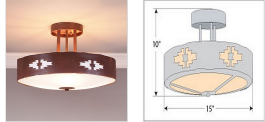

Woodcrest Semi-Flush - Pueblo Semi-Flush Light Lodge Style

Product No.: A48384

Price: \$404.00

Bowl Bottom Material Choice:

Finish Choices:

DESCRIPTION

The Woodcrest Semi-flush - Pueblo light is 15 inches in diameter, 10 inches tall and features our exclusive southwest pueblo art cutouts around the circumference of a steel band. Behind each cutout is a diffuser panel.. For the bottom, there is a choice between frosted glass mo mica with a choice of color between Almond or Amber. For an unique addition to your rustic ceiling light, order one of the decorative Bottom Kits: a three-tree, 3D Spruce Cone or a 3D Pine Cone, any which can be ordered in the same or different color as the fixture. This item is ideal for anyone looking for a rustic semi-flush light to add rustic, Southwestern character to their log home, cabin or northwood lodge-themed room.

Pictured in Finish #02-Rust Patina with Frosted Glass Bowl.

Note: This fixture will accept a screw-in type LED bulb of equivalent wattage output.

SPECIFICATIONS

DIMENSIONS (in.)	10h x 15w
LAMPING	Takes 3 - Type A19 (standard household style) bulbs - 60W max. per bulb (mica) or 100W max. per bulb (glass)
WEIGHT (lbs.)	15
BACKPLATE SIZE (in.)	5 ROUND
UL LISTING	Damp+Dry Locations
ADD'L RATINGS	None
INSTALLATION INSTRUCTIONS	OPEN INSTALLATION I