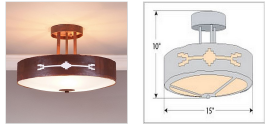

Woodcrest Semi-Flush - Del Rio Semi-Flush Light Rustic Style

Product No.: A48385

Price: \$424.00

Bowl Bottom Material Choice:

Finish Choices:

DESCRIPTION

The Woodcrest Semi-flush - Del Rio light is 15 inches in diameter, 10 inches tall and features our exclusive southwest de rio art cutouts around the circumference of a steel band. Behind each cutout is a diffuser panel.. For the bottom, there is a choice between frosted glass mo mica with a choice of color between Almond or Amber. For an unique addition to your rustic ceiling light, order one of the decorative Bottom Kits: a three-tree, 3D Spruce Cone or a 3D Pine Cone, any which can be ordered in the same or different color as the fixture. This item is ideal for anyone looking for a rustic semi-flush light to add rustic, Southwestern character to their log home, cabin or northwood lodge-themed room.

Pictured in Finish #02-Rust Patina with Frosted Glass Bowl.

Note: This fixture will accept a screw-in type LED bulb of equivalent wattage output.

SPECIFICATIONS

DIMENSIONS (in.)	10h x 15w
LAMPING	Takes 3 - Type A19 (standard household style) bulbs - 60W max. per bulb (mica) or 100W max. per bulb (glass)
WEIGHT (lbs.)	15
BACKPLATE SIZE (in.)	5 ROUND
UL LISTING	Damp+Dry Locations
ADD'L RATINGS	None
INSTALLATION INSTRUCTIONS	OPEN INSTALLATION I